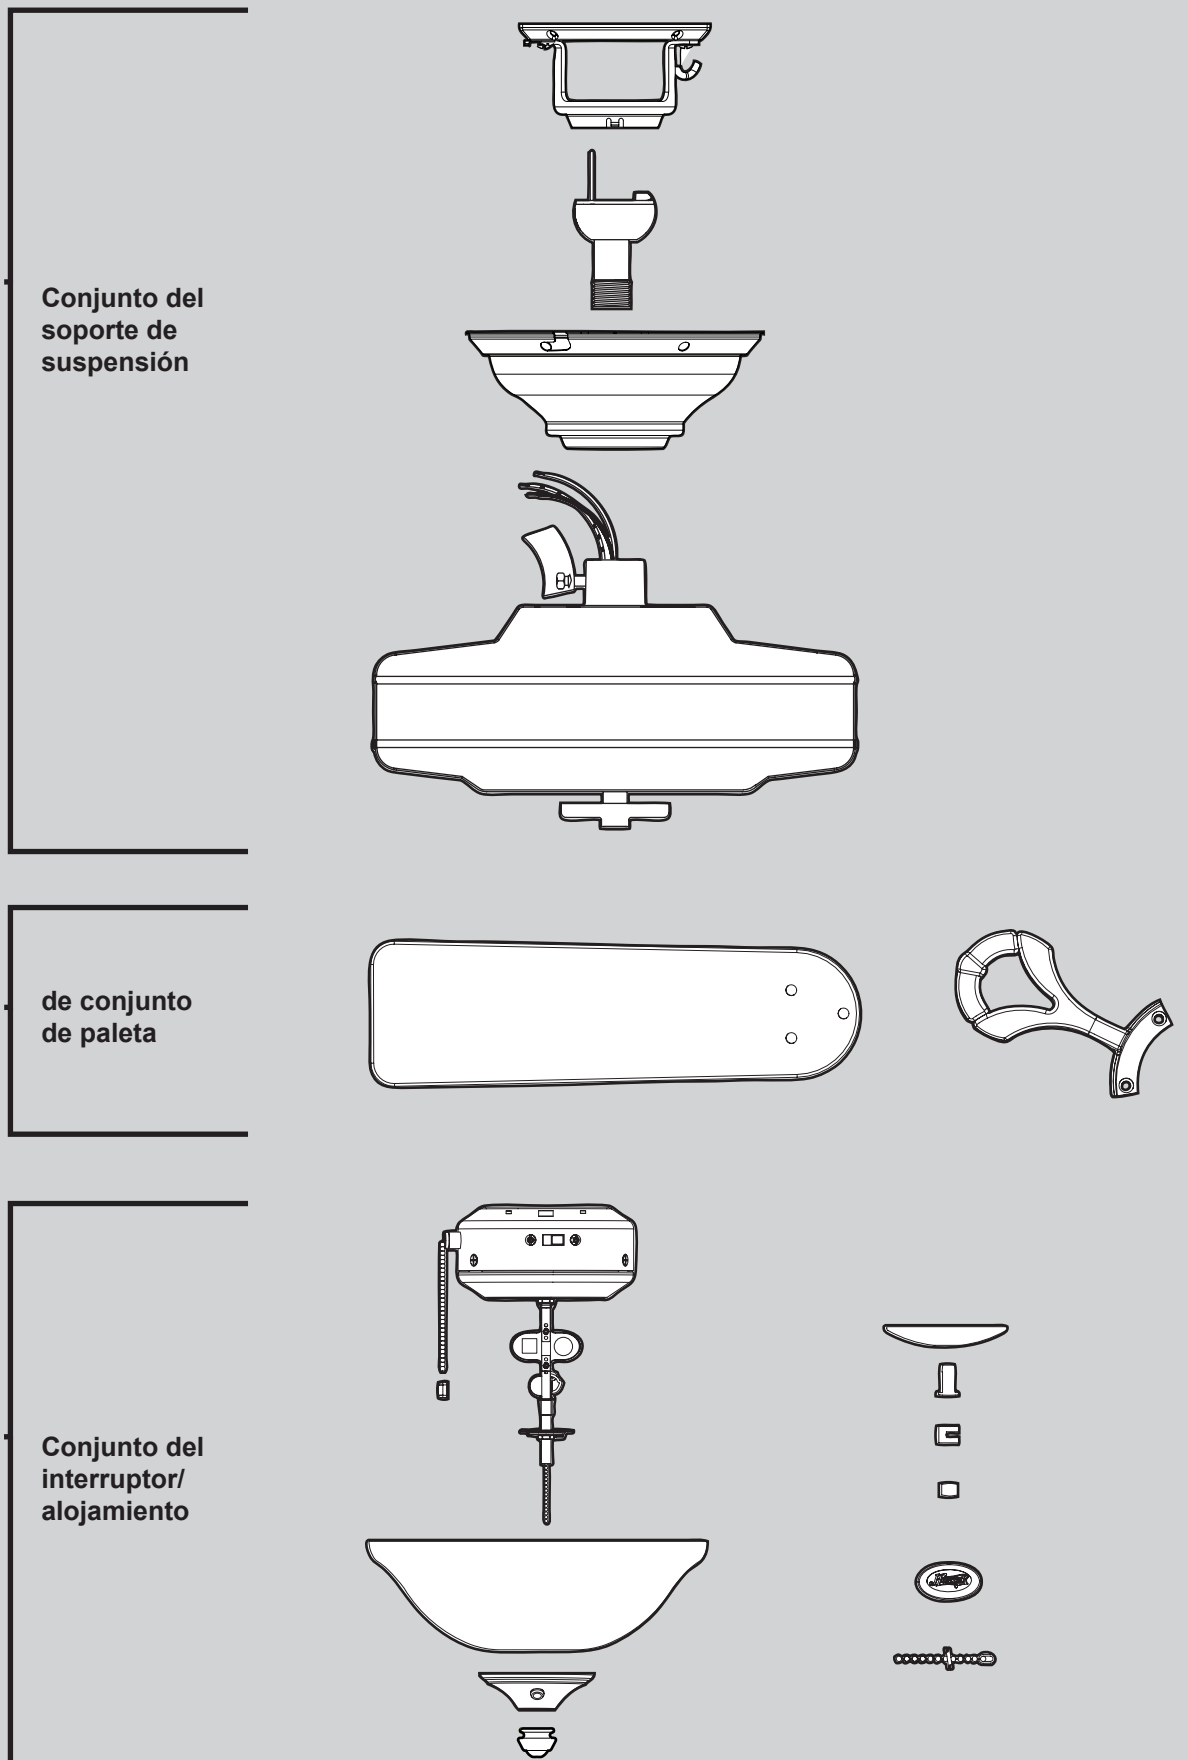

Piezas del ventilador

(no dibujadas a escala)